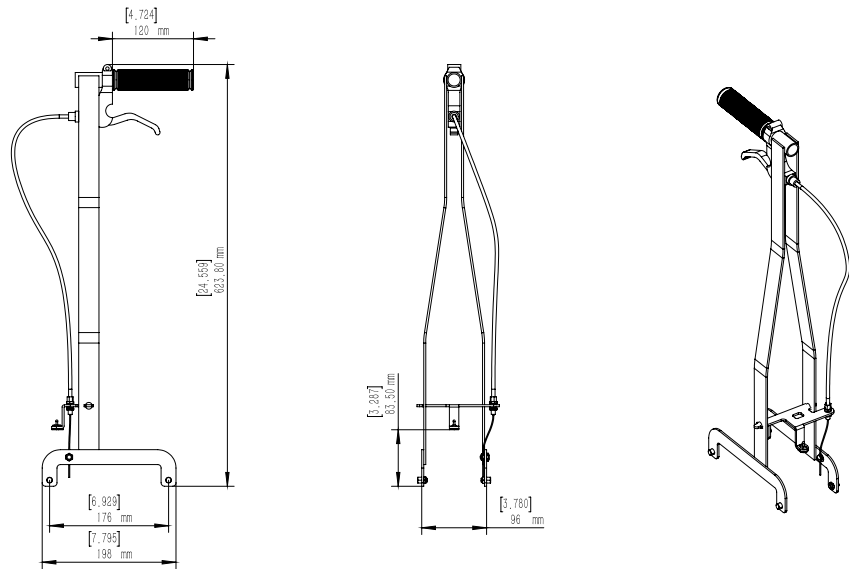

ERGUO S1 HEAVY LIFTING MADE EASY

Specifications:

| | |
|---------------------|--------------------------------------|
| L x W x H | 24.5 x 8 x 4.5" (620 x 200 x 113 mm) |
| Weight | 2 Lbs (~0.75 kg) |
| Material | 10.1 Kg (22 lbs) |
| Color | Black Anodize |
| Max. Lifting Weight | 265 Lbs |
| Features | Remote ON-OFF Lever |